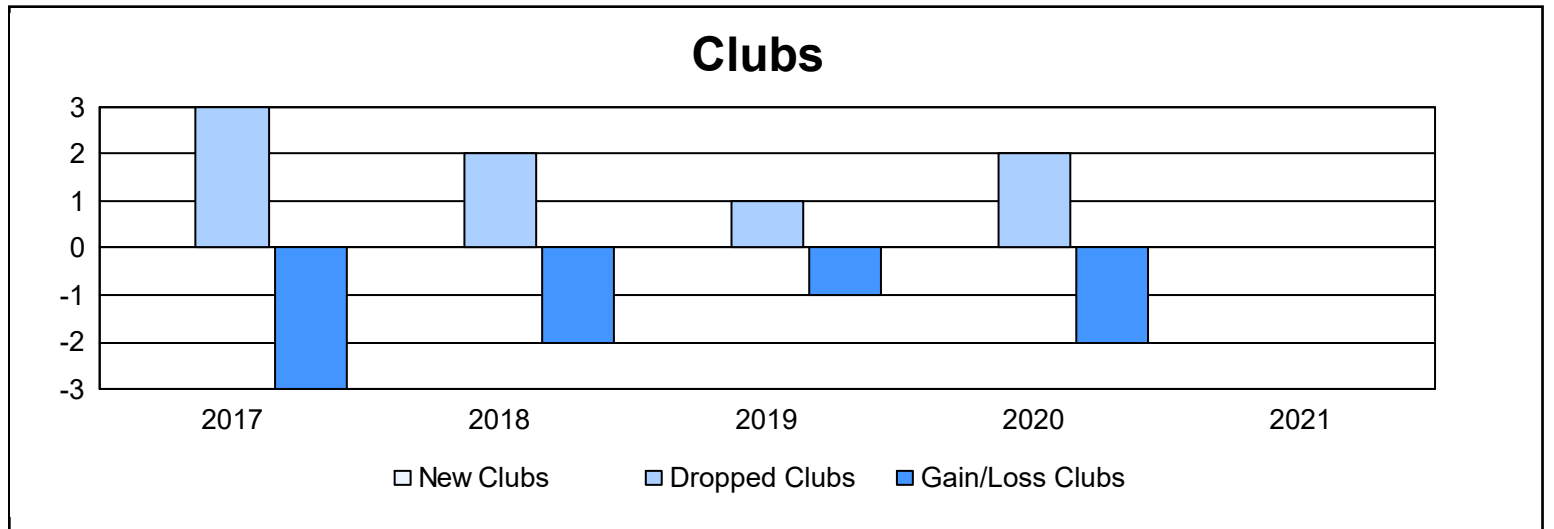

Year	New Clubs	Dropped Clubs	Gain/ Loss Clubs	New Members	Charter Members	Reinstate Members	Transfer Members	Total Member Added	Total Members Dropped	Gain/ Loss Members
2016-2017	0	3	-3	130	1	10	13	154	170	-16
2017-2018	0	2	-2	83	1	2	12	98	169	-71
2018-2019	0	1	-1	61	0	5	2	68	123	-55
2019-2020	0	2	-2	71	2	2	3	78	103	-25
2020-2021	0	0	0	37	0	2	3	42	120	-78
<b>Average</b>	<b>0</b>	<b>2</b>	<b>-2</b>	<b>76</b>	<b>1</b>	<b>4</b>	<b>7</b>	<b>88</b>	<b>137</b>	<b>-49</b>

### Membership Composition June 2021 Cumulative