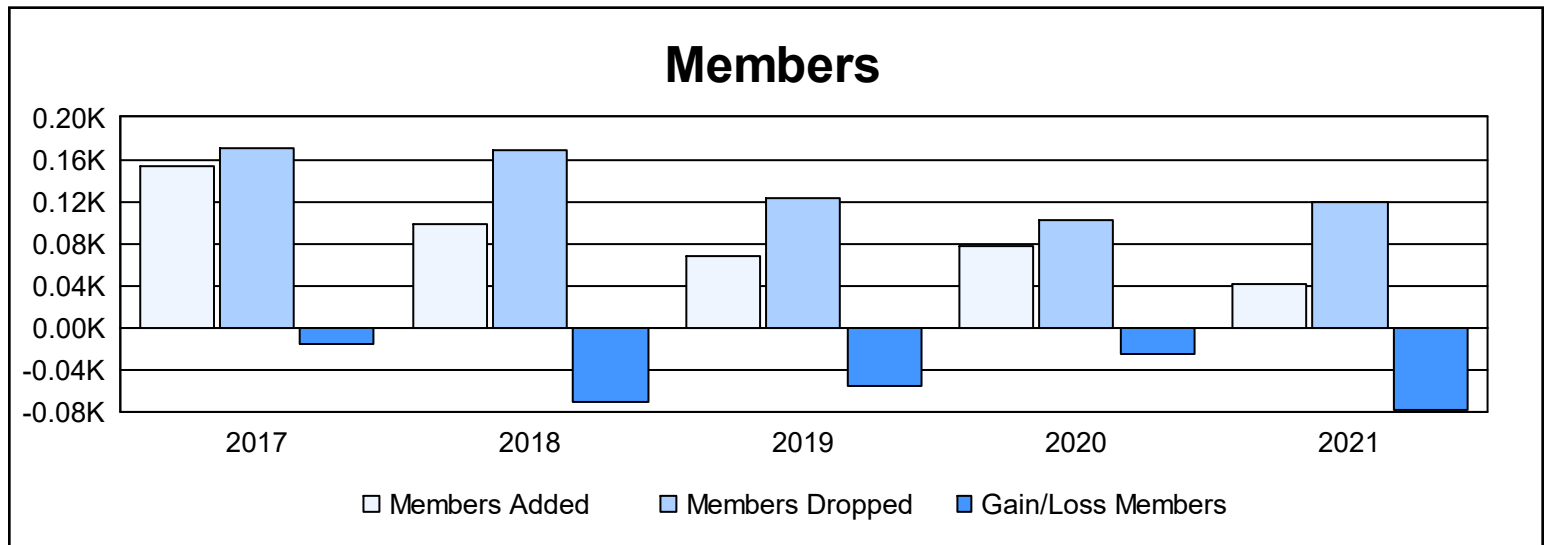

Year	New Clubs	Dropped Clubs	Gain/ Loss Clubs	New Members	Charter Members	Reinstate Members	Transfer Members	Total Member Added	Total Members Dropped	Gain/ Loss Members
2016-2017	0	3	-3	130	1	10	13	154	170	-16
2017-2018	0	2	-2	83	1	2	12	98	169	-71
2018-2019	0	1	-1	61	0	5	2	68	123	-55
2019-2020	0	2	-2	71	2	2	3	78	103	-25
2020-2021	0	0	0	37	0	2	3	42	120	-78
<b>Average</b>	<b>0</b>	<b>2</b>	<b>-2</b>	<b>76</b>	<b>1</b>	<b>4</b>	<b>7</b>	<b>88</b>	<b>137</b>	<b>-49</b>

### Membership Composition June 2021 Cumulative